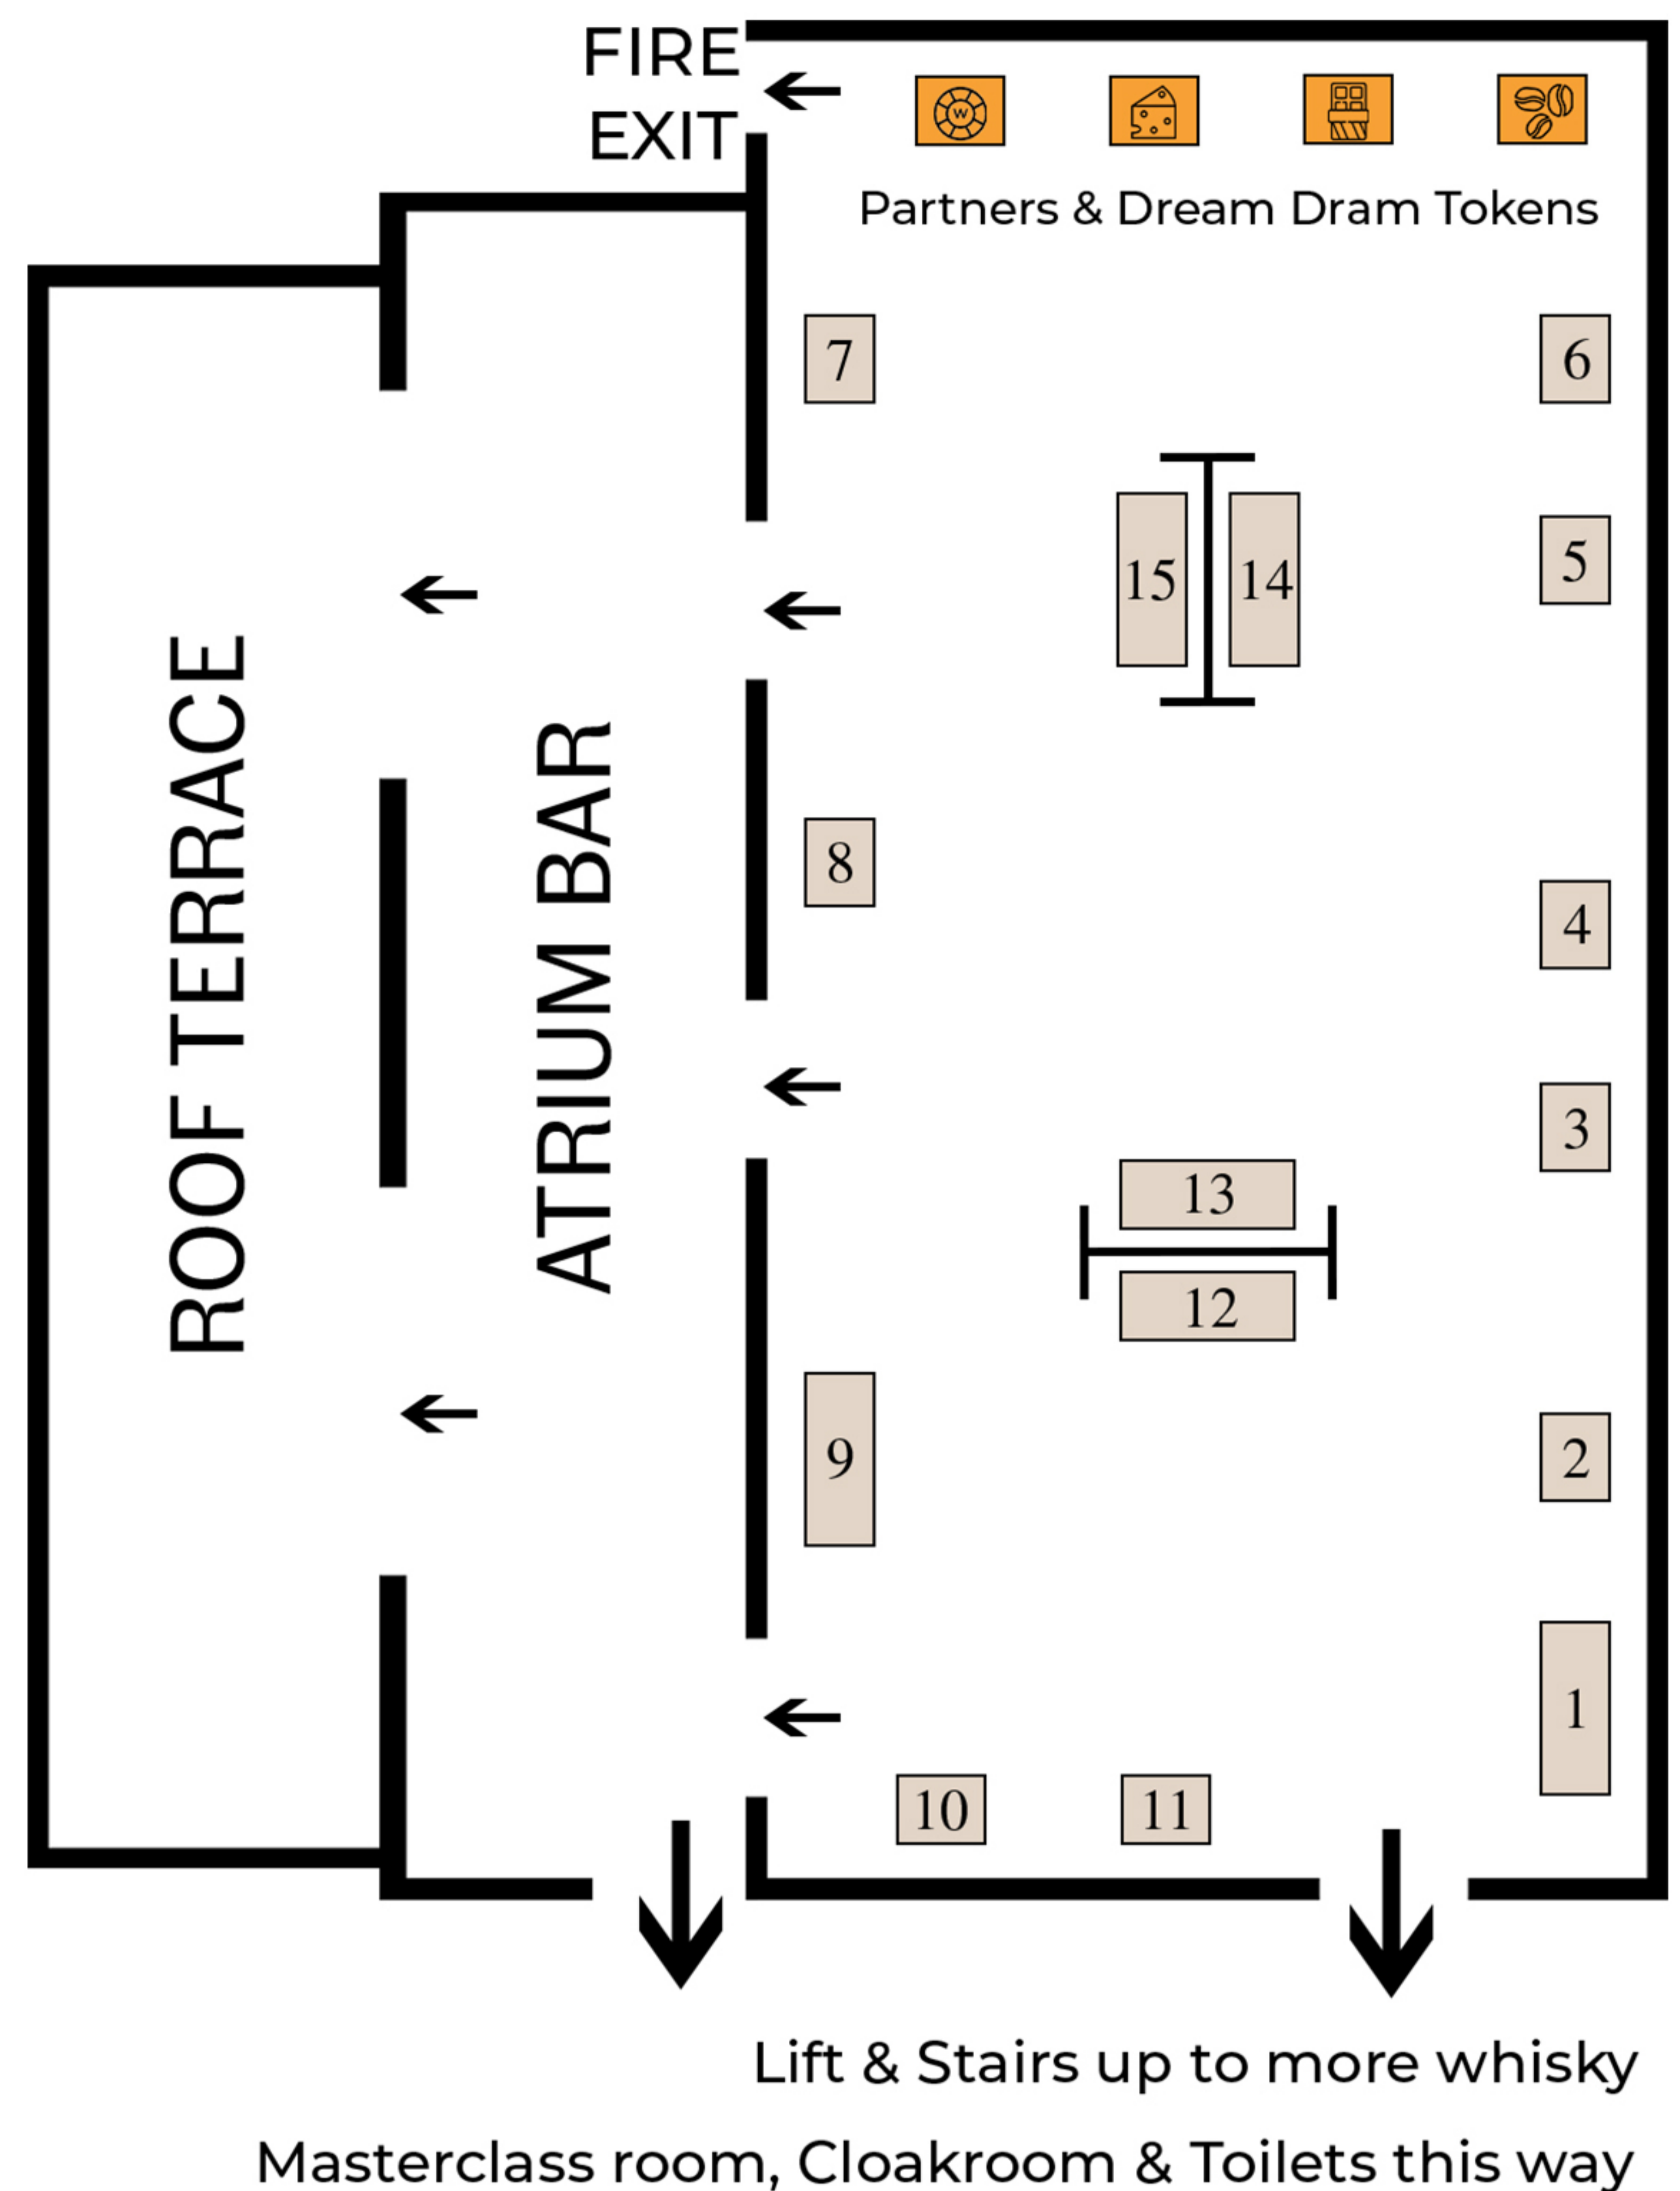

LOWER FLOOR

(2nd Floor)

- 1 Highland Park
- 2 Tomatin
- 3 Bruichladdich, Westland
- 4 Kilchoman
- 5 Amrut, Corby, Kavalan, Nikka
- 6 Elements of Islay, Michter's, Waterford
- 7 Aberlour, Horse with No Name, Jameson, Rabbit Hole, Redbreast
- 8 Glenfarclas
- 9 Glenturret
- 10 Glen Scotia, Loch Lomond
- 11 Balblair, Old Pulteney
- 12 Cladach, Convalmore, Collectivum, Inchgower, Johnnie Walker, Lagavulin, Mortlach, Oban, Royal Lochnagar, Singleton, Talisker
- 13 Benriach, GlenDronach, Glenglassaugh
- 14 Glengoyne, Rosebank, Tamdhu, Smokehead
- 15 Dalmore, Fettercairn, Jura

Partners & Dream Dram Tokens

-  Ten Steps Coffee
-  Beanu Cacao
-  Anderson & Hill
-  Dream Dram Kiosk

UPPER FLOOR

(3rd Floor)

- 16 Nickolls & Perks Bottlings
- 17 Stauning, Uncle Nearest
- 18 Glencadam, Old Ballantruan, Tomintoul
- 19 Filey Bay
- 20 Isle of Arran
- 21 Isle of Raasay
- 22 Mackmyra
- 23 Lindores Abbey
- 24 Nc'nean
- 25 Angels Nectar, Langatun
- 26 Mossburn, Torabhaig
- 27 Caisteal Chamuis
- 28 Armorik, Milk & Honey, Penderyn
- 29 That Boutique-y Whisky Company
- 30 J.J. Corry
- 31 White Peak
- 32 Bimber
- 33 Hunter Laing
- 34 Artful Dodger
- 35 Gordon & MacPhail
- 36 Douglas Laing
- 37 The Lakes
- 38 Peerless, Sagamore, Wilderness Trail, New Riff