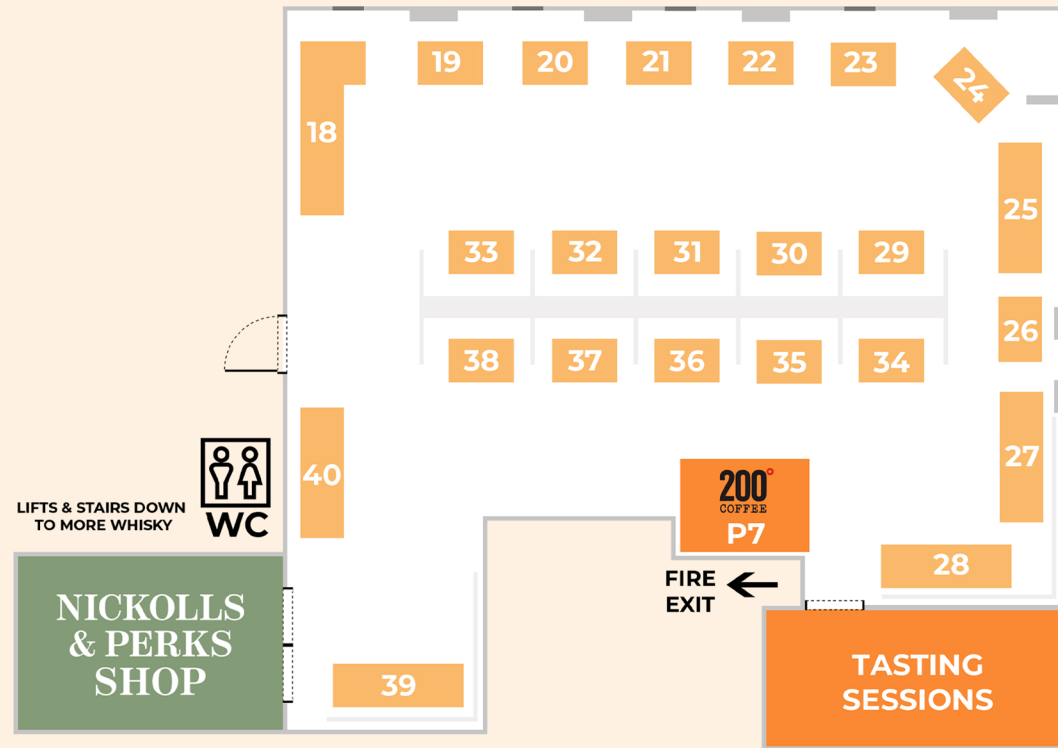

LOWER FLOOR

(2ND FLOOR)

- 1 Glen Moray
- 2 Old Pulteny, Balblair, anCnoc
- 3 Glenfiddich
- 4 Balvenie
- 5 Tobermory, Bunnahabhain, Deanston, Ledaig
- 6 Annandale
- 7 Kilchoman
- 8 Dalmore, Jura, Fettercairn
- 9 Tamdhu, Glengoyne, Smokehead, Rosebank
- 10 Glenfarclas, Leiper's Fork
- 11 Tomintoul, Old Ballantruan, Glencadam
- 12 Tomatin, Cù Bòcan
- 13 Bruichladdich, Port Charlotte, Octomore

- 14 GlenAllachie
- 15 Highland Park
- 16 Mortlach, Johnnie Walker
- 17 Glendronach, Glenglassaugh, Benriach

PARTNERS

- P1 Dream Dram Tokens & Cigar Kiosk
- P2 Talisker Bar
- P3 The Oyster Club
- P4 Anderson & Hill Delicatessen
- P5 Kneals Chocolates
- P6 Tierra Tacos

UPPER FLOOR

(3RD FLOOR)

- 18 Aberfeldy, Royal Brackla, Craigellachie
- 19 Douglas Laing
- 20 Caisteal Chamuis
- 21 Lochlea
- 22 West Midlands Distillery
- 23 J.J. Corry
- 24 Langatun, Angels' Nectar, Two Brewers
- 25 Paul John, Buffalo Trace
- 26 Mackmyra, Rebel, Shanky's Whip
- 27 Elements of Islay, Kavalan, Nikka, Lot41, Michter's, Waterford, Amrut, Pike Creek
- 28 Ardnamurchan
- 29 Bimber
- 30 The Lakes
- 31 Spirit of Yorkshire
- 32 Cotswolds
- 33 White Peak Distillery